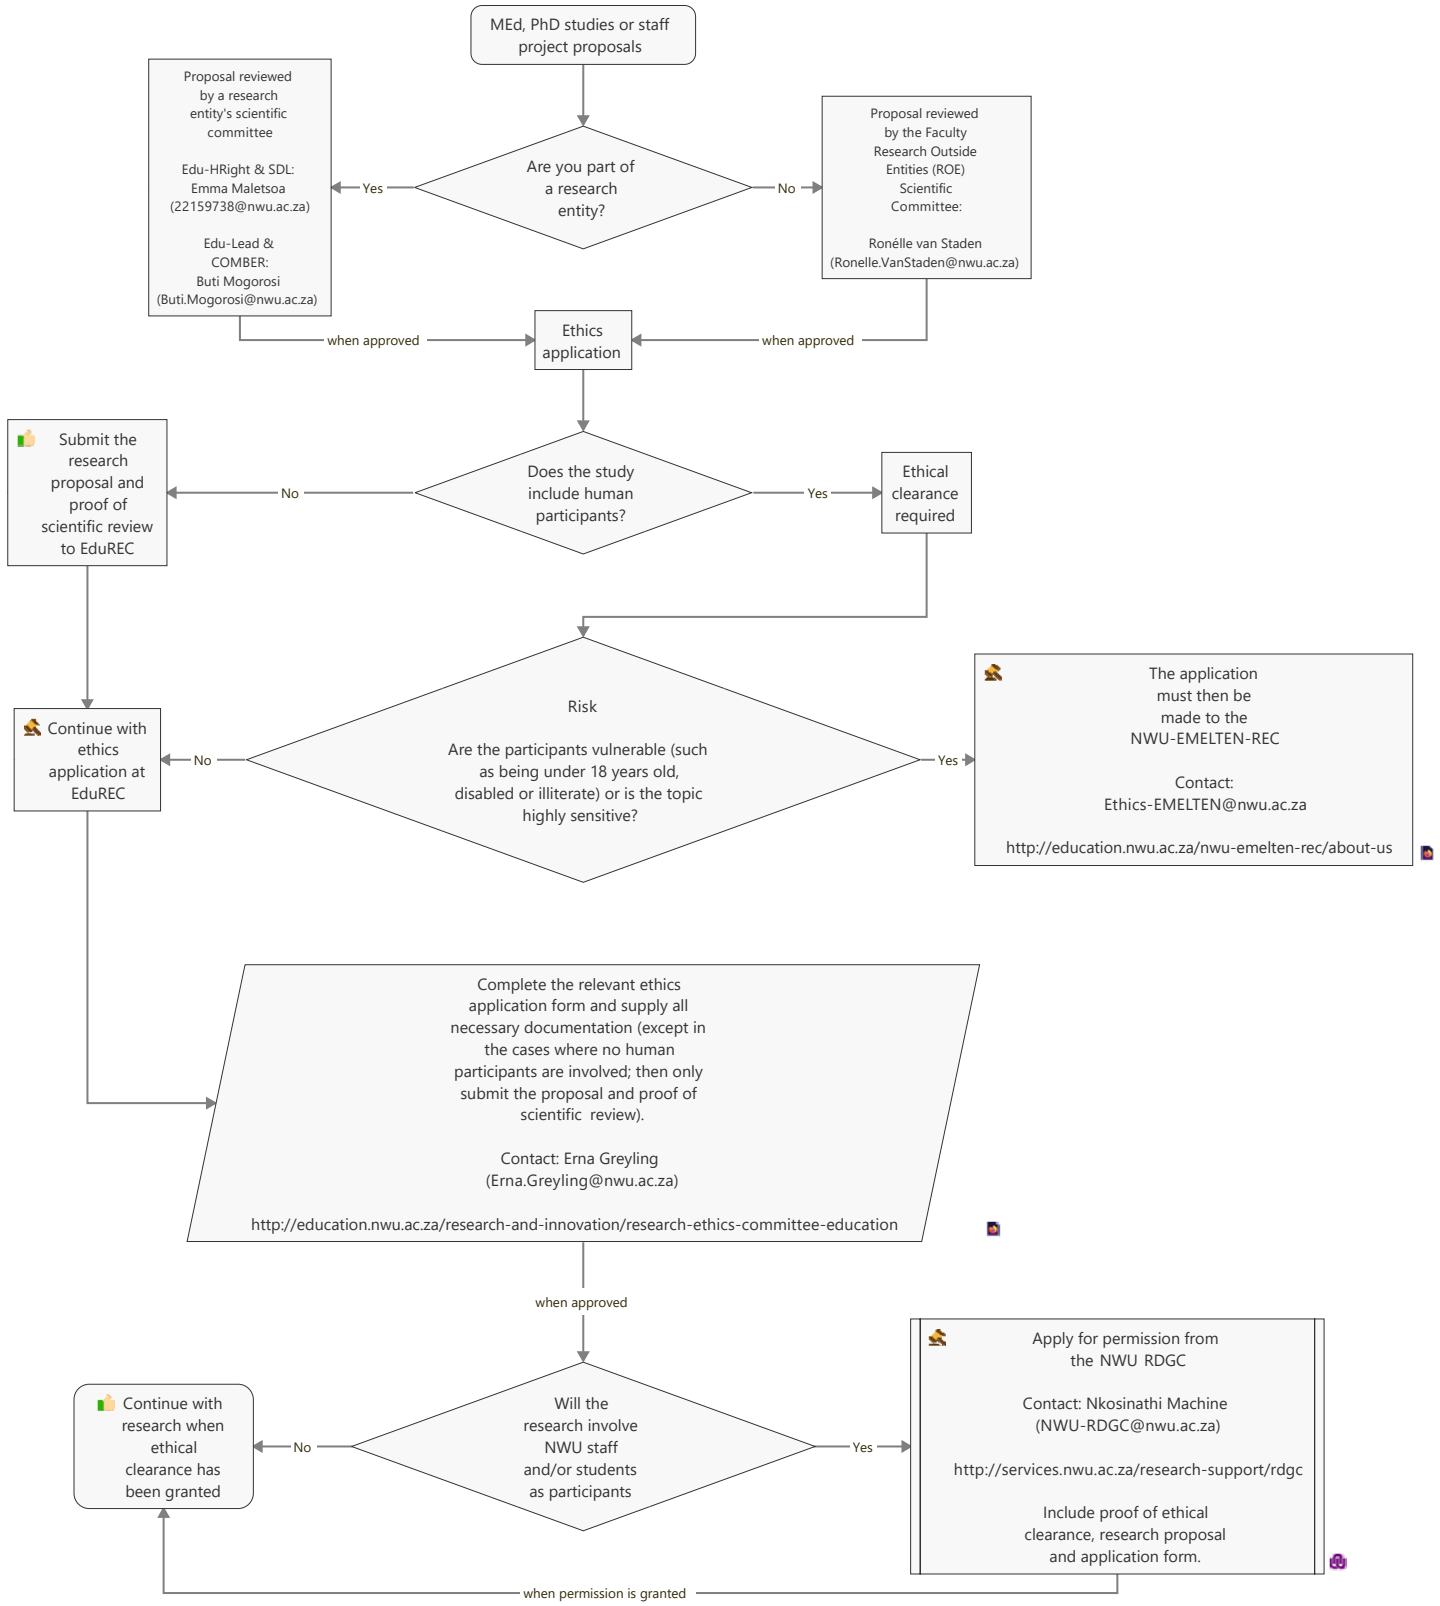

NWU Faculty of Education  
procedure for scientific review and ethical clearance

In the case of research within schools the relevant permission must be sought from the relevant provincial department after the ethics application has been submitted to the ethics committee.

**Abbreviations**  
 EduREC: Ethics Committee of the Faculty of Education  
 NWU-EMELTEN-REC: North-West University Education, Management and Economic Sciences, Law, Theology, Engineering and Natural Sciences Research Ethics Committee