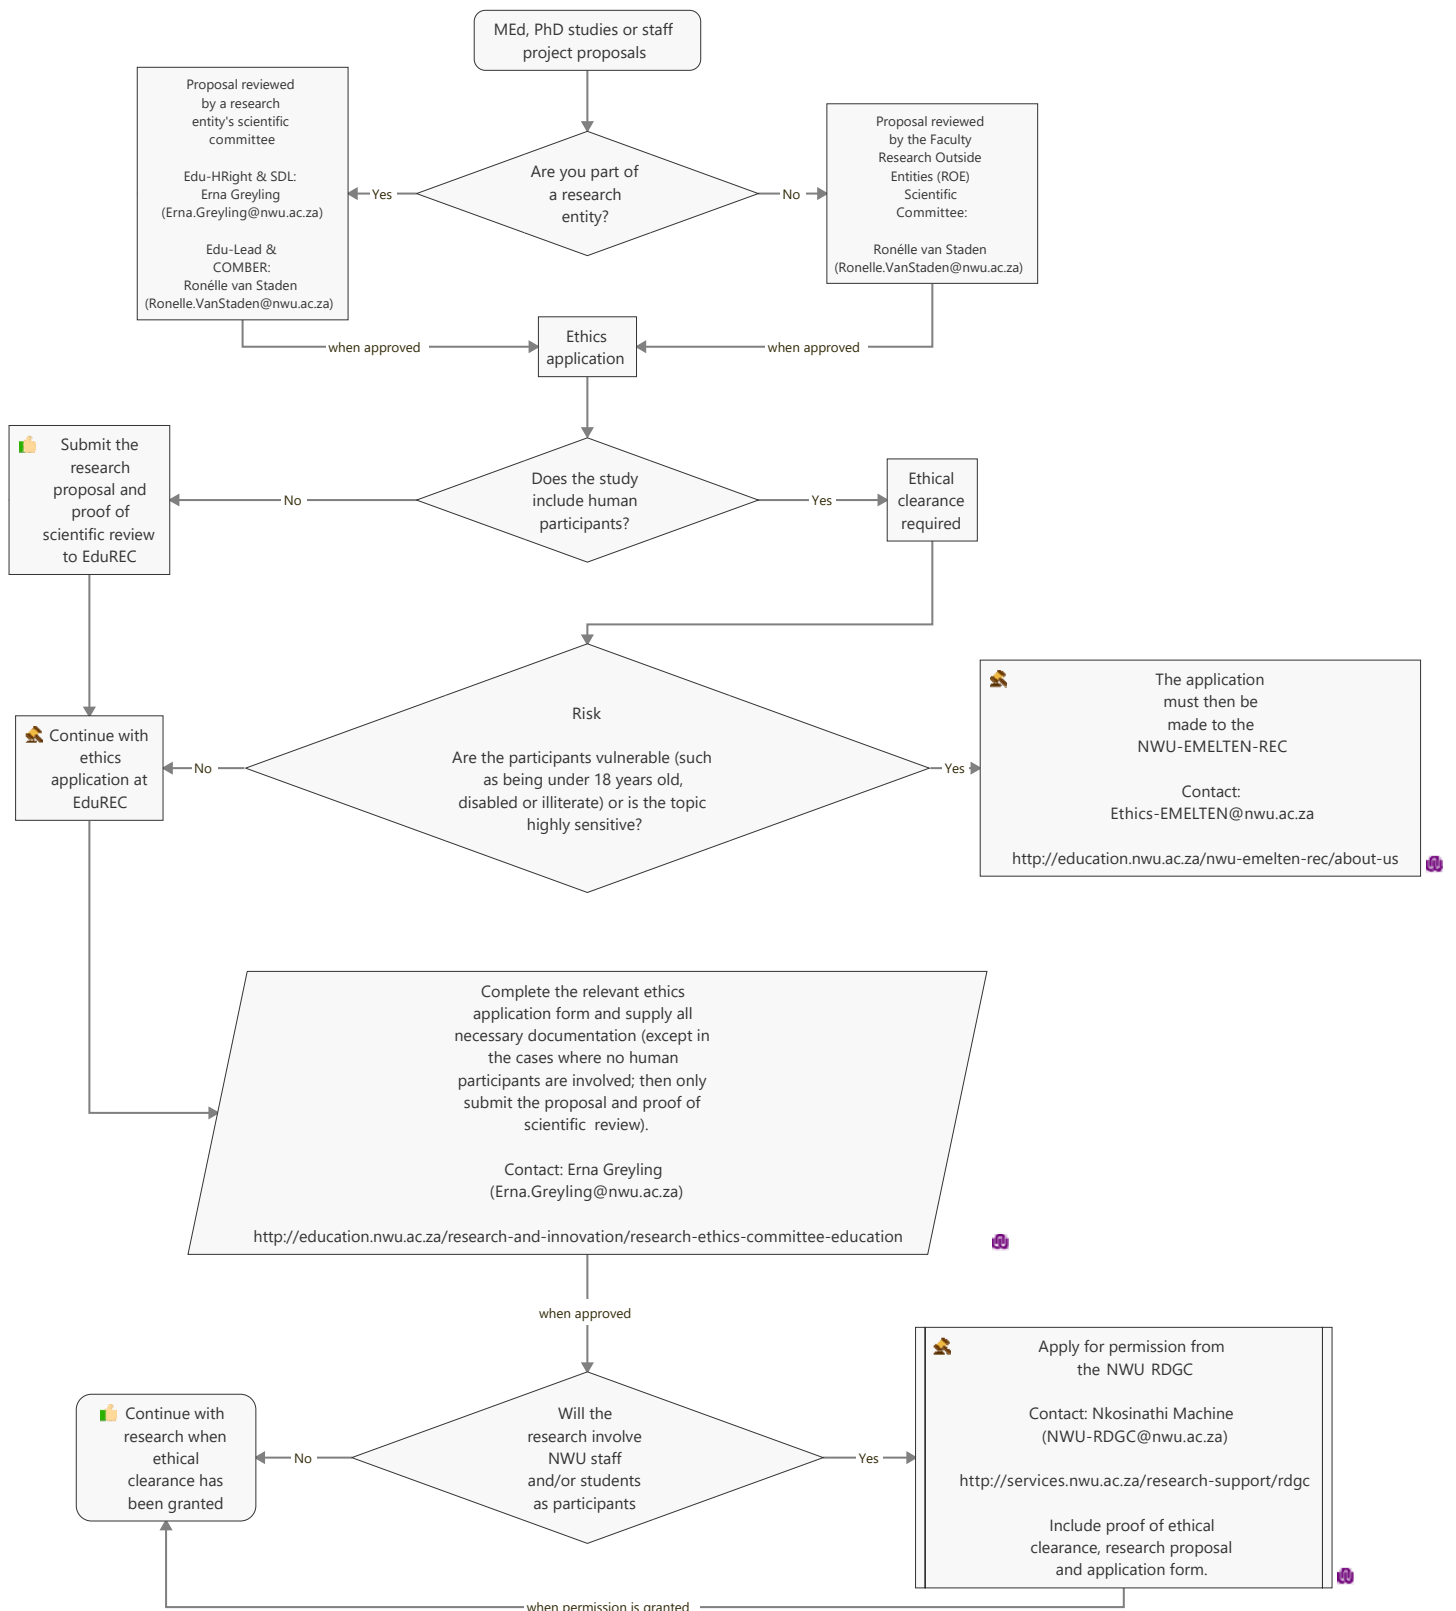

NWU Faculty of Education  
procedure for scientific review and ethical clearance

In the case of research within schools the relevant permission must be sought from the relevant provincial department after the ethics application has been submitted to the ethics committee.

Abbreviations  
EduREC: Ethics Committee of the Faculty of Education  
NWU-EMELTEN-REC: North-West University Education, Management and Economic Sciences, Law, Theology, Engineering and Natural Sciences Research Ethics Committee